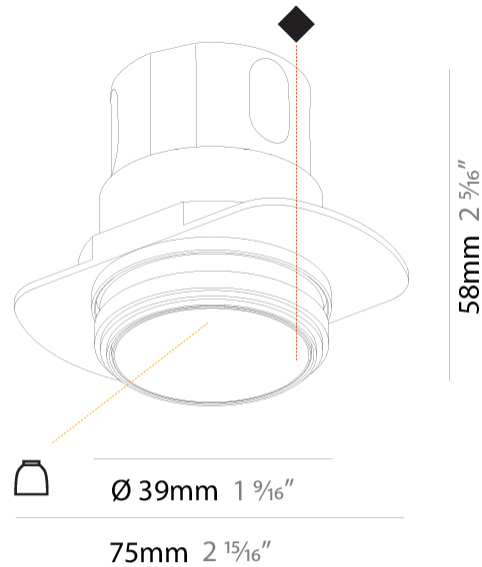

PHYSICAL

Aperture Sizes - Downlights: 1"
Shape: Round
Diameter (mm): 39
Diameter (in): 1 9/16
Height (mm): 58
Height (in): 2 5/16
Ceiling Thickness (mm): 10 / 12 / 15
Ceiling Thickness (in): 3/8 or 1/2 or 9/16
Min. Recessing Depth (mm): 150
Min. Recessing Depth (in): 5 7/8
Weight (kg): 0.121
Weight (lbs): 0.27
Fixture Finish: SSR / BKV / CWI / CRY / HAB / UFT / ITA / RUA / FTG / MYG / LOD / PUS / FRO / FUP / KIA / POP / BLS / SPG / MEY / GOH / CHC / COM / ABZ / JAG / OBR / MOS / ROR
Fixture Material: Aluminum
Cut-out Measurements: 45mm / 1 3/4"
Upon Request: Unique Sizes Unique Ceiling Thickness

ELECTRICAL

Lamp Type: LED (Zhaga Standard)
Input Wattage (W): 2
Total Output Wattage (W): 1.8
Dimming: 0-10V Dimming / Phase Dimming (120Vac Only)
Driver Included: No
Driver Location: Remote
Driver Type: Constant Current - 120 / 277Vac
Input Voltage (V): 120 - 277
Constant Current (MA): 700

LED

Number of LEDs: 1
Color Temperature (°K): 2700 / 3000 / 3500 / 4000
Max. Delivered Lumen (lm): 160 / 170 / 176 / 180
CRI: >90 CRI
Lamp Life (hrs): 50000
Upon Request: RGB-W Tunable White Special Color Temperature

OPTICAL

Reflector: 12 / 20 / 35
Upon Request: Special Beam Angles

RATINGS AND CERTIFICATIONS

Certified By: Certified for North American Standards
IP rating: IP20

PROJECT
TYPE
SPECIFIER
QUANTITY
DATE