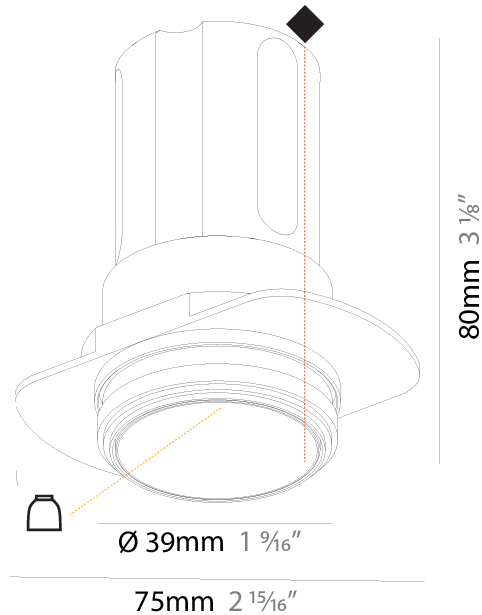

PROJECT	
TYPE	
SPECIFIER	
QUANTITY	
DATE	

INVADER DEEP TRIMLESS

A37922- : A37922-20-47

base number

1. To build a product code in our configurator select the specify button on the base model # product page
2. To build a manual product code on this datasheet choose from the options listed below in blue font and add the suffix to the base model #

GENERAL

Series: Invader Deep
Partner: Prolicht
Division: Architectural
Installation: Trimless
Product Type: Downlight
Mounting Location: Ceiling
Light Distribution: Downlight

PHYSICAL

Shape: Round
Diameter (mm): 39
Diameter (in): 1 9/16
Height (mm): 80
Height (in): 3 1/8
Ceiling Thickness (mm): 10 / 12 / 15
Ceiling Thickness (in): 3/8 or 1/2 or 9/16
Min. Recessing Depth (mm): 150
Min. Recessing Depth (in): 5 7/8

ELECTRICAL

Lamp Type: LED (Zhaga Standard)
Input Wattage (W): 7
Max. Wattage Per Lamp (W): 6.4
Dimming: Tri-Mode (Non-Dimming and Phase Dimming (120Vac only) and 0-10V Dimming)
Driver Included: No
Driver Location: Remote
Driver Type: Constant Current - 120 / 277Vac
Input Voltage (V): 120 - 277
Constant Current (MA): 250

LED

Number of LEDs: 1
Color Temperature (°K): 3000
Max. Delivered Lumen (lm): 690
CRI: >90 CRI
Lamp Life (hrs): 50000
Upon Request: RGB-W Tunable White Special Color Temperature

OPTICAL

Reflector°: 47

RATINGS AND CERTIFICATIONS

Certified By: Certified for North American Standards
IP rating: IP20